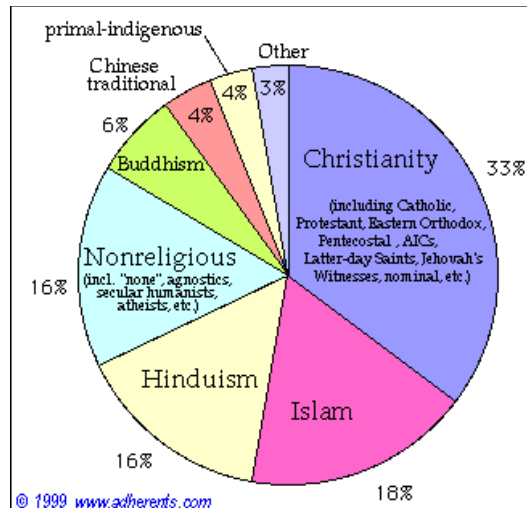

**"Enter through the narrow gate; for the gate is wide and the way is broad that leads to destruction, and there are many who enter through it. For the gate is small and the way is narrow that leads to life, and there are few who find it.
(Matt 7:13-14)**

The Top Religious Bodies Worldwide

Religious Body	Number of Adherents
Catholic Church	1,043,000,000
Sunni Islam	875,000,000
Eastern Orthodox Church	225,000,000
Anglican Communion*	65,000,000
Assemblies of God	35,000,000
Jehovah's Witnesses	14,800,000
Church of Jesus Christ of Latter-day Saints	11,300,000
Seventh-day Adventists	11,300,000
Ahmadiyya	10,000,000
New Apostolic Church	9,000,000
Bahai World Faith	6,000,000

**Question: If they're wrong why do so many people belong?
Answer: Considering what Jesus said, how could they be right?**